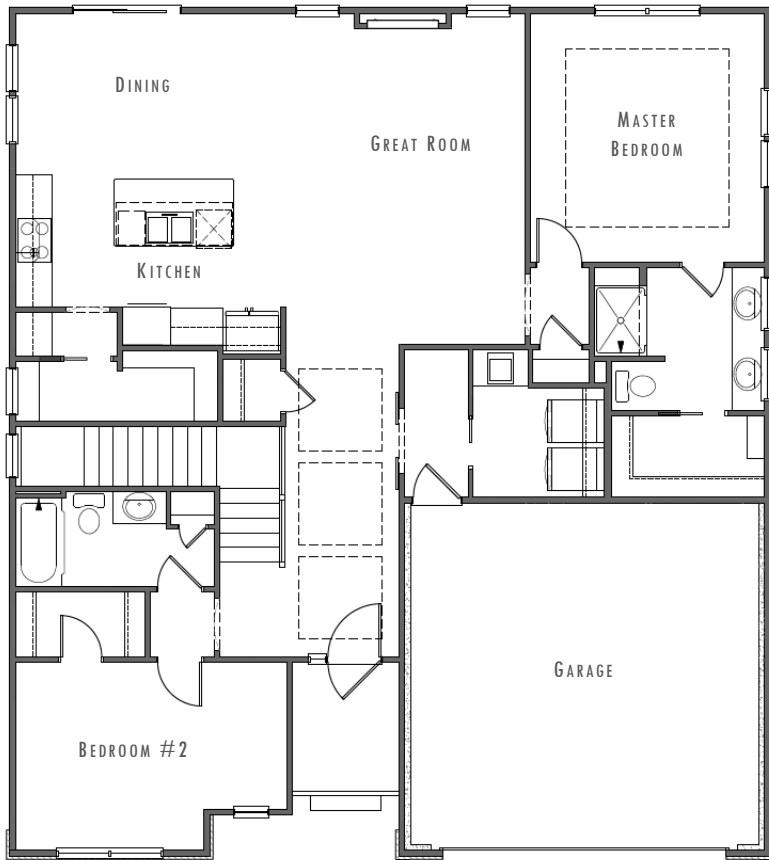

V

THE VERONA

FARMHOUSE

1,570  
Sq. Ft.

2 Car  
Garage

2  
Bed

2  
Bath

THE VILLAS BY  [buildpinecrest.com](http://buildpinecrest.com)