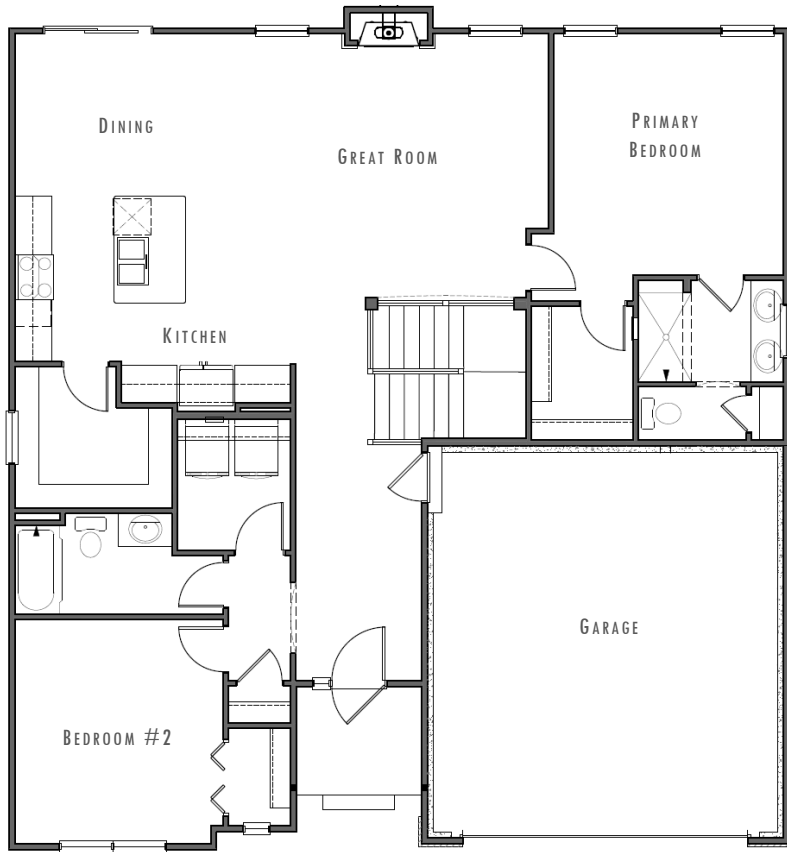

S

THE SORRENTO

TRADITIONAL

CRAFTSMAN

MODERN PRAIRIE

1,497
Sq. Ft.

2 Car
Garage

2
Bed

2
Bath

THE
VILLAS BY

buildpinecrest.com

These plans and elevations are architectural concepts only. Actual floor plans may differ. Pine Crest Homes, LLC reserves the right to make modifications to plans and change price without notification. No reproduction or other use of these plans can be made without the express written consent of Pine Crest Homes, LLC.