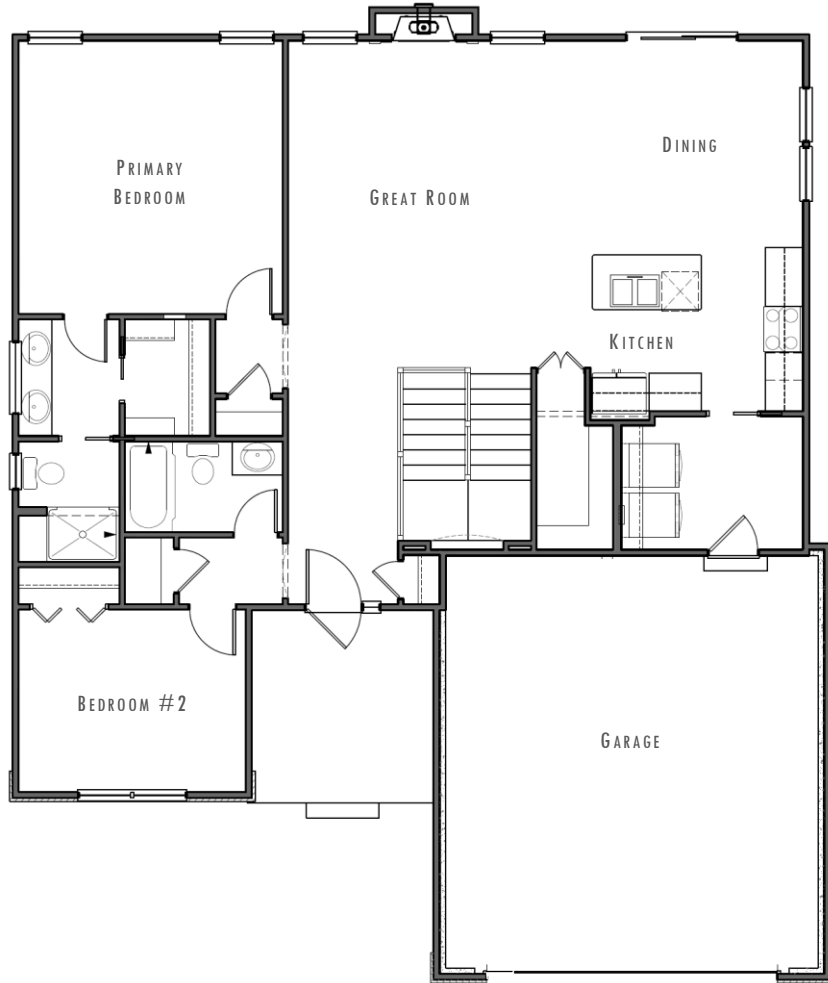

S

THE SIENNA

CRAFTSMAN

TRADITIONAL

FARMHOUSE

1,475
Sq. Ft.

2 Car
Garage

2
Bed

2
Bath

THE
VILLAS BY

buildpinecrest.com

These plans and elevations are architectural concepts only. Actual floor plans may differ. Pine Crest Homes, LLC reserves the right to make modifications to plans and change price without notification. No reproduction or other use of these plans can be made without the express written consent of Pine Crest Homes, LLC.