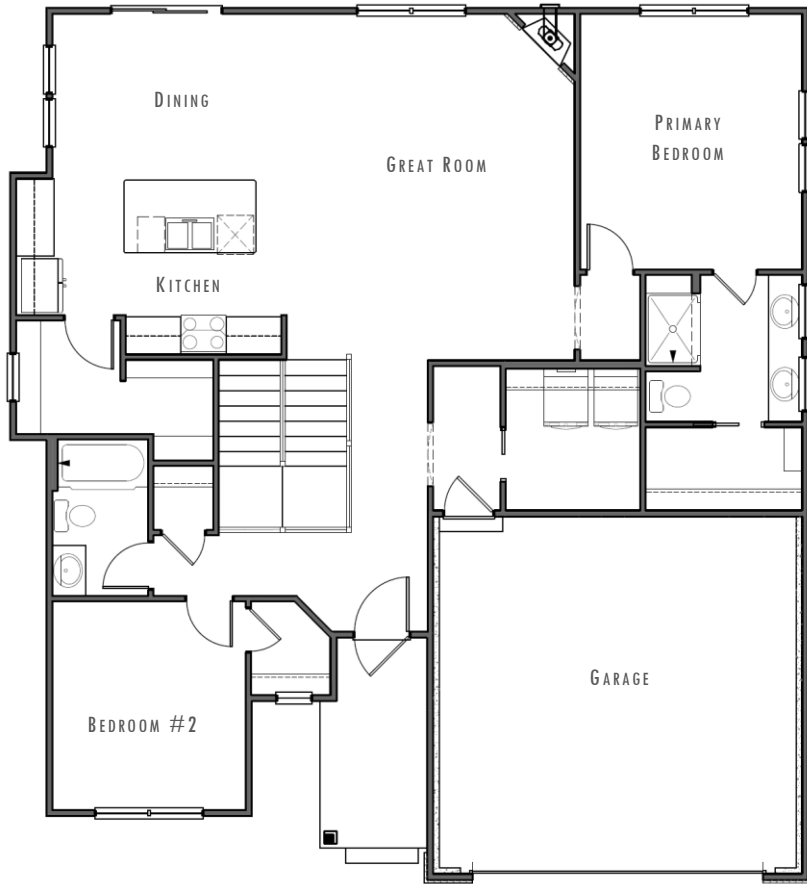

P

THE PORTOFINO

TRADITIONAL

MODERN PRAIRIE

MODERN FARMHOUSE

1,446
Sq. Ft.

2 Car
Garage

2
Bed

2
Bath

THE
VILLAS BY

buildpinecrest.com

These plans and elevations are architectural concepts only. Actual floor plans may differ. Pine Crest Homes, LLC reserves the right to make modifications to plans and change price without notification. No reproduction or other use of these plans can be made without the express written consent of Pine Crest Homes, LLC.