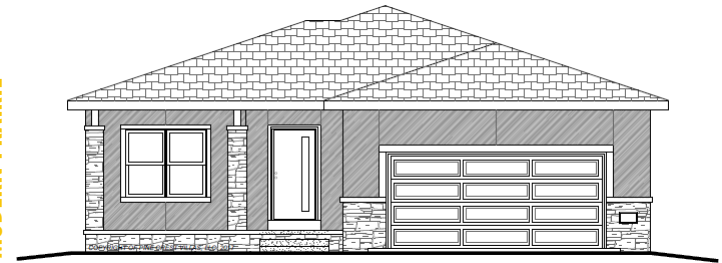

M

THE MILAN

CRAFTSMAN

TRADITIONAL

MODERN PRAIRIE

1,381
Sq. Ft.

2 Car
Garage

2
Bed

2
Bath

THE
VILLAS BY

buildpinecrest.com