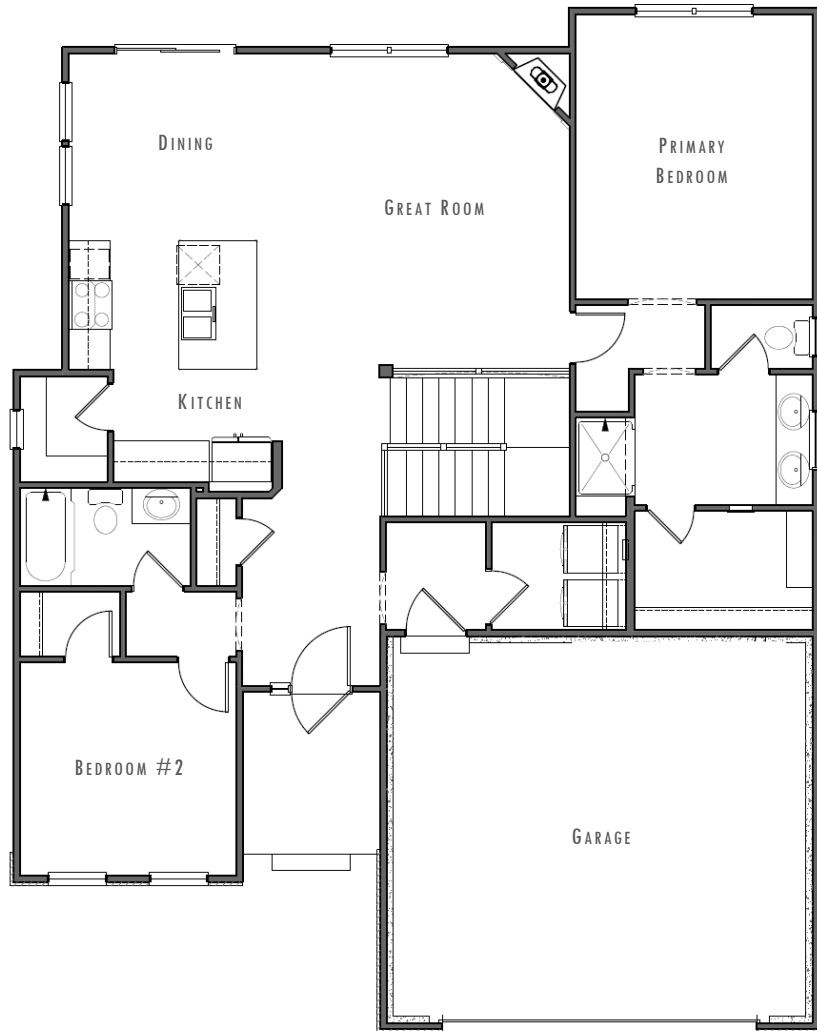

M

THE MILAN

CRAFTSMAN

TRADITIONAL

MODERN PRAIRIE

1,381
Sq. Ft.

2 Car
Garage

2
Bed

2
Bath

THE
VILLAS BY

buildpinecrest.com