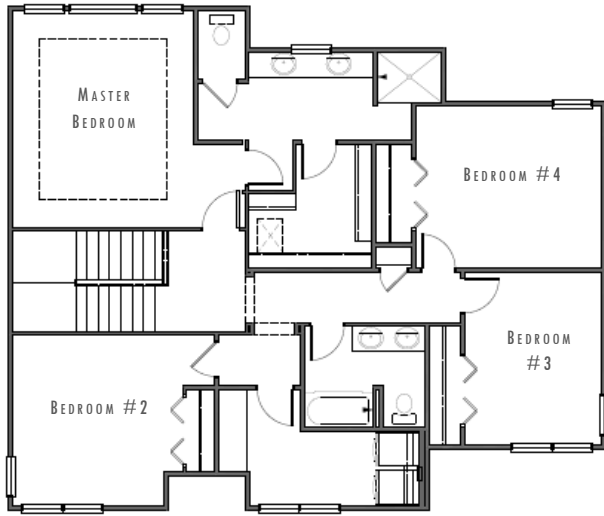

H

THE HAVEN

upper level

main level

MODERN PRAIRIE

2,426 square feet

4 bedrooms

2.5 bathrooms