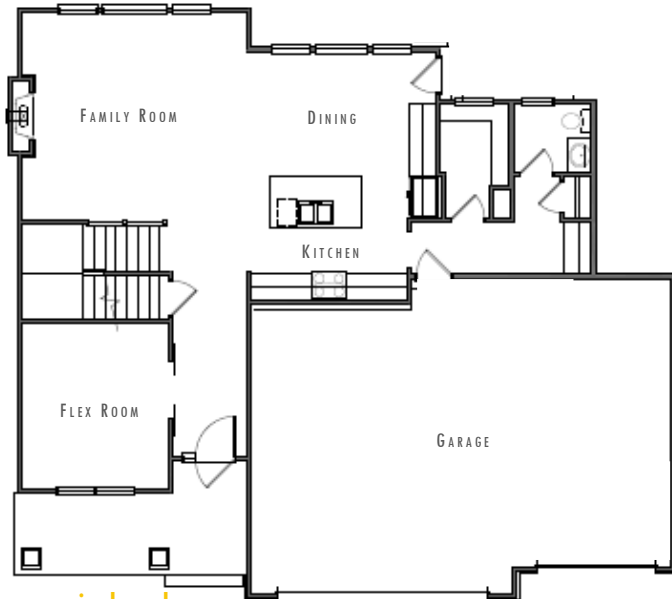

H

THE HAVEN

upper level

main level

MODERN PRAIRIE

2,426 square feet

4 bedrooms

2.5 bathrooms