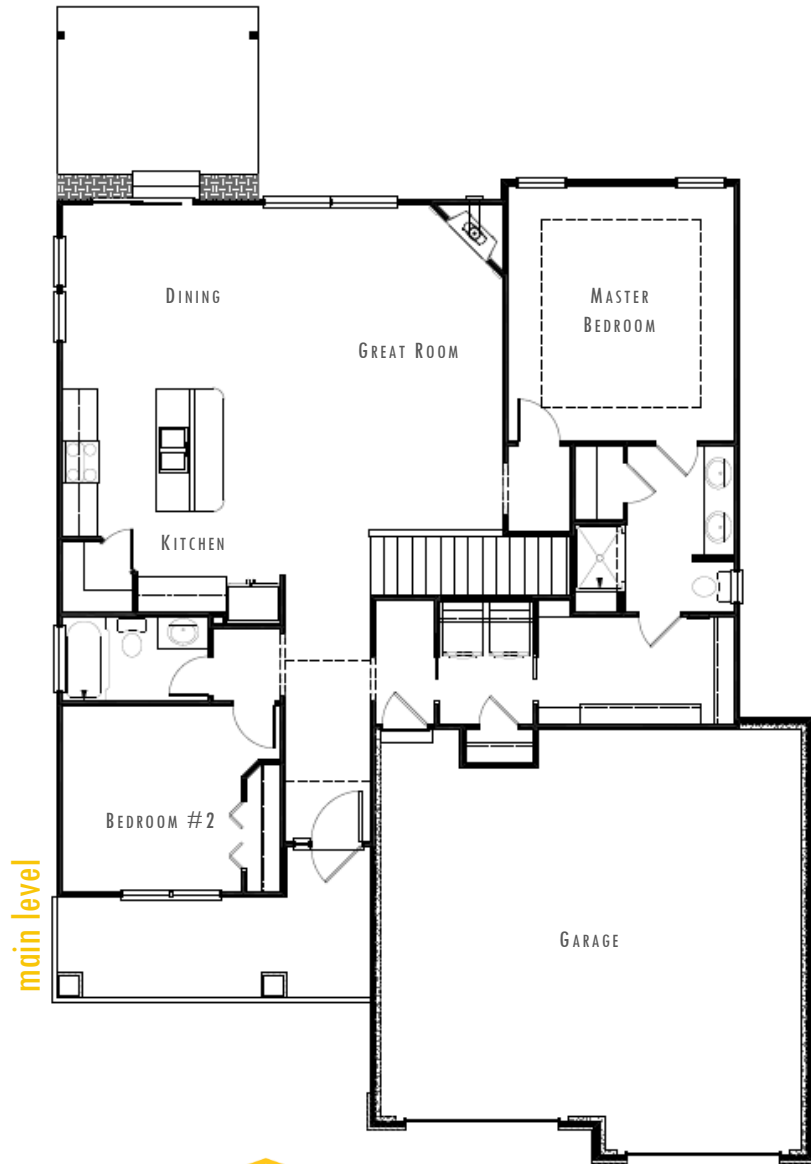

A

THE AUBURN

1,482
Sq. Ft.

2 Car
Garage

2
Bed

2
Bath

THE
VILLAS BY

buildpinecrest.com