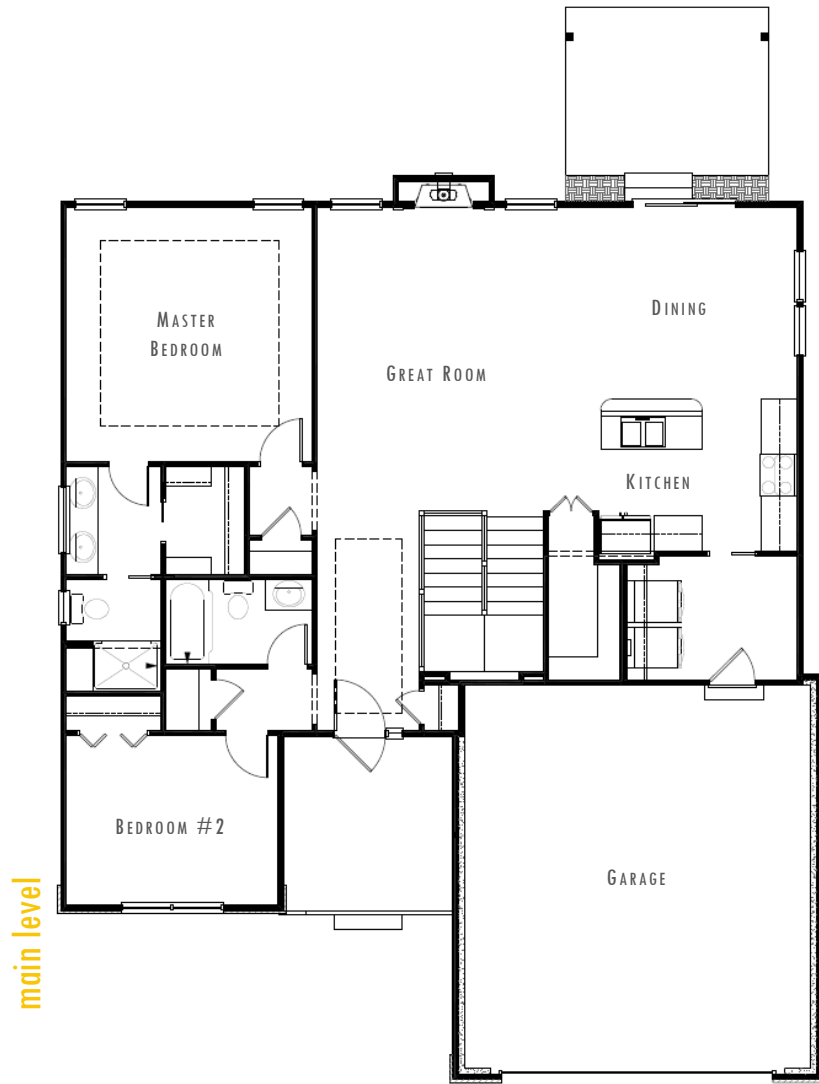

S

THE SIENNA

CRAFTSMAN

TRADITIONAL

FARMHOUSE

THE VILLAS BY  buildpinecrest.com

1,475 Sq. Ft.

2 Car Garage

2 Bed

2 Bath

These plans and elevations are architectural concepts only. Actual floor plans may differ. Pine Crest Homes, LLC reserves the right to make modifications to plans and change price without notification. No reproduction or other use of these plans can be made without the express written consent of Pine Crest Homes, LLC.