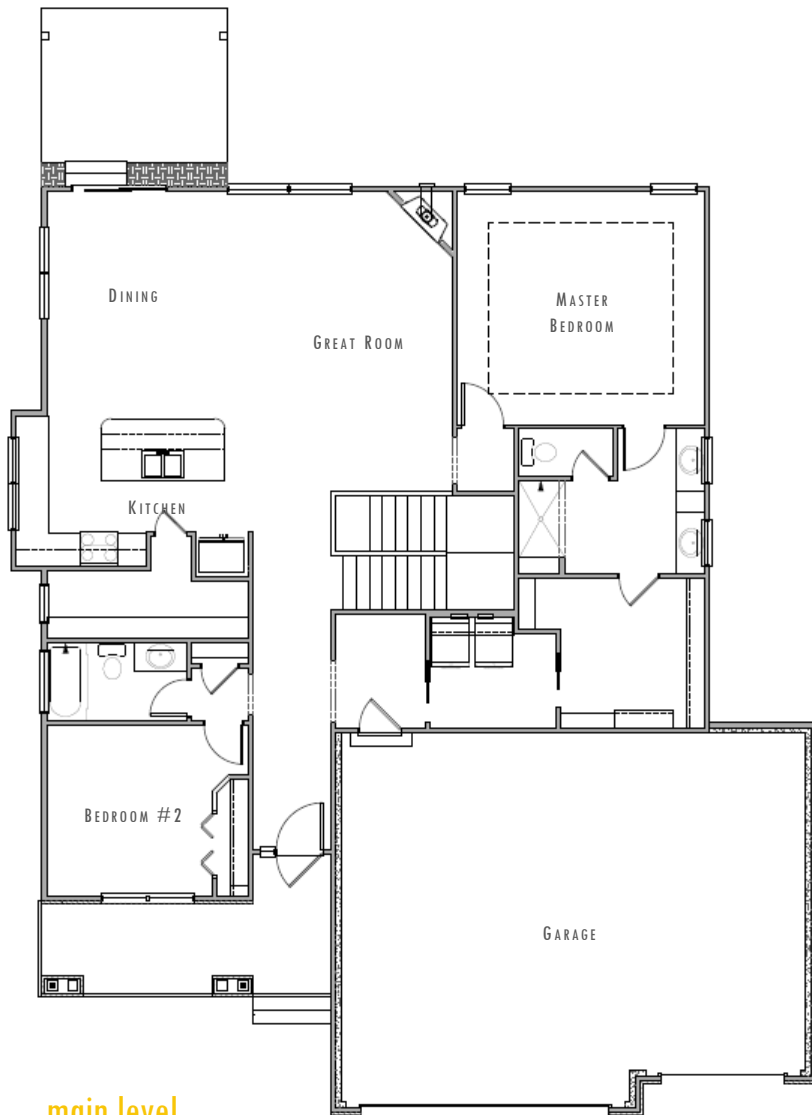

L

THE LANSING

main level

1,736
square feet

2 
bedroom

2 
bathrooms

3 
car garage

buildpinecrest.com