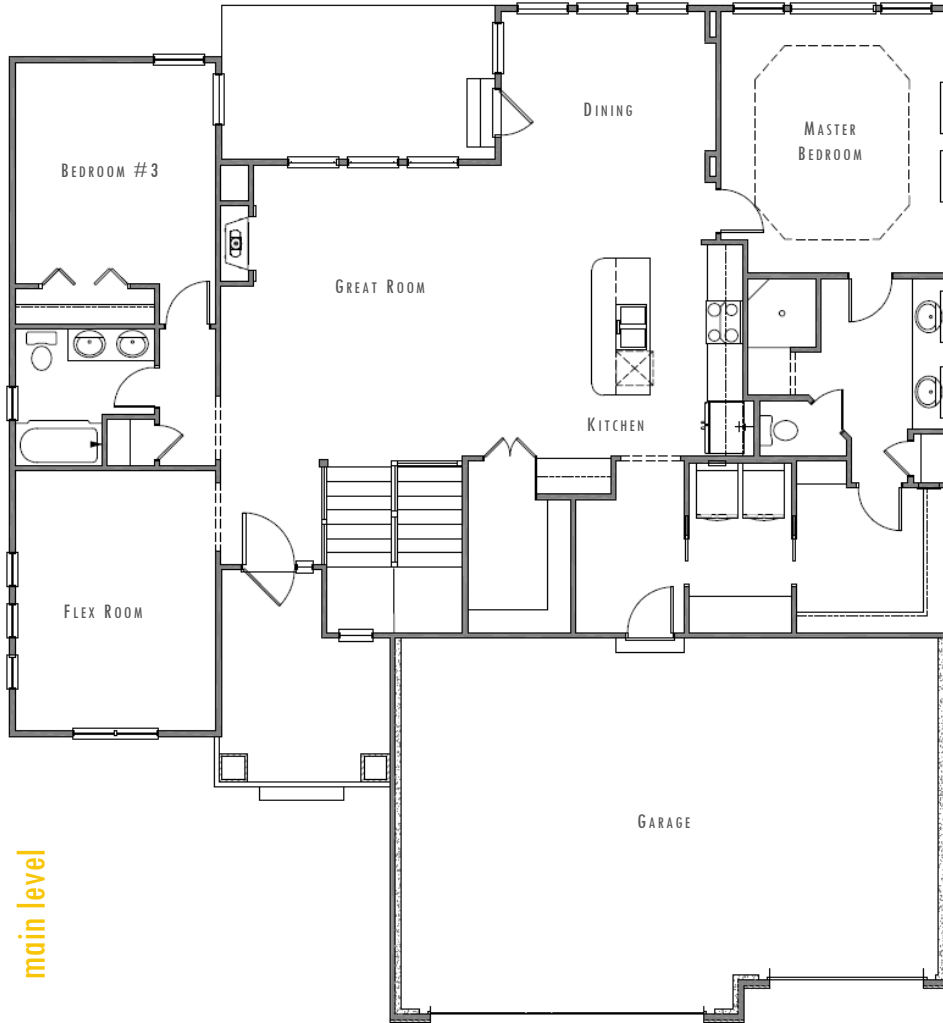

# THE VISTA

main level

A - CRAFTSMAN

Ranch 1,894 square feet  
 3 car garage  
 3 bedrooms 2 bathrooms

buildpinecrest.com