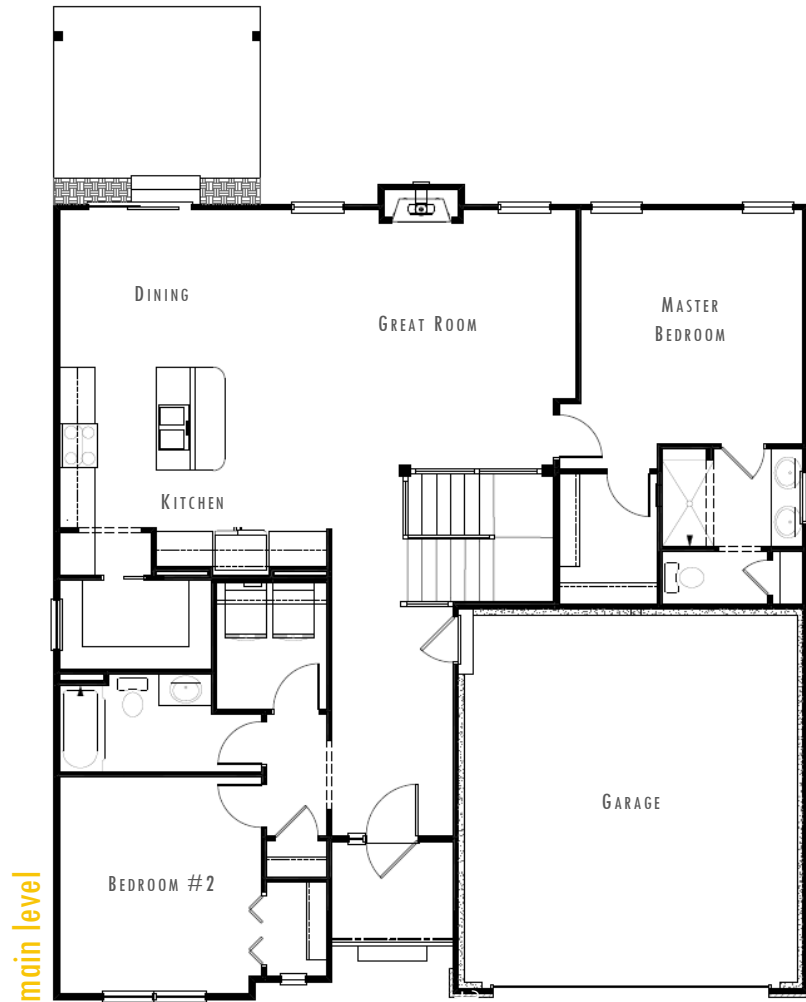

S

THE SORRENTO

A - TRADITIONAL

B - CRAFTSMAN

C - MODERN PRAIRIE

1,497
Sq. Ft.2 Car
Garage2
Bed2
Bath

THE
VILLAS BY

buildpinecrest.com