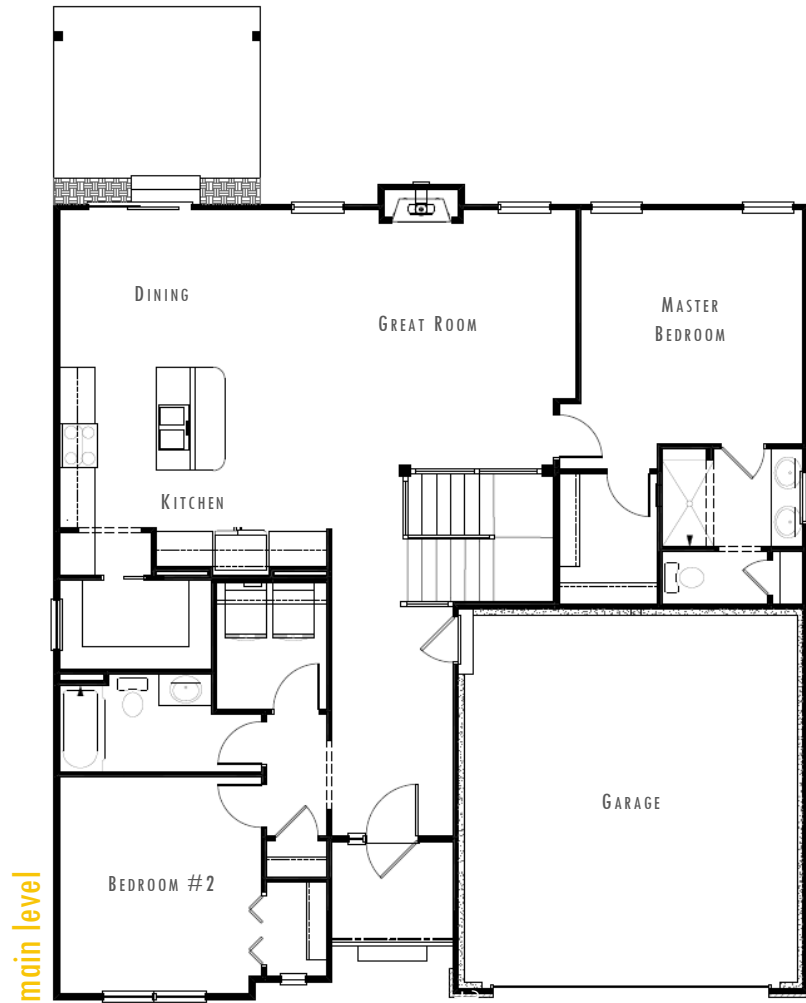

S

THE SORRENTO

A - TRADITIONAL

B - CRAFTSMAN

C - MODERN PRAIRIE

1,497
Sq. Ft.

2 Car
Garage

2
Bed

2
Bath

THE
VILLAS BY

buildpinecrest.com

These plans and elevations are architectural concepts only. Actual floor plans may differ. Pine Crest Homes, LLC reserves the right to make modifications to plans and change price without notification. No reproduction or other use of these plans can be made without the express written consent of Pine Crest Homes, LLC.