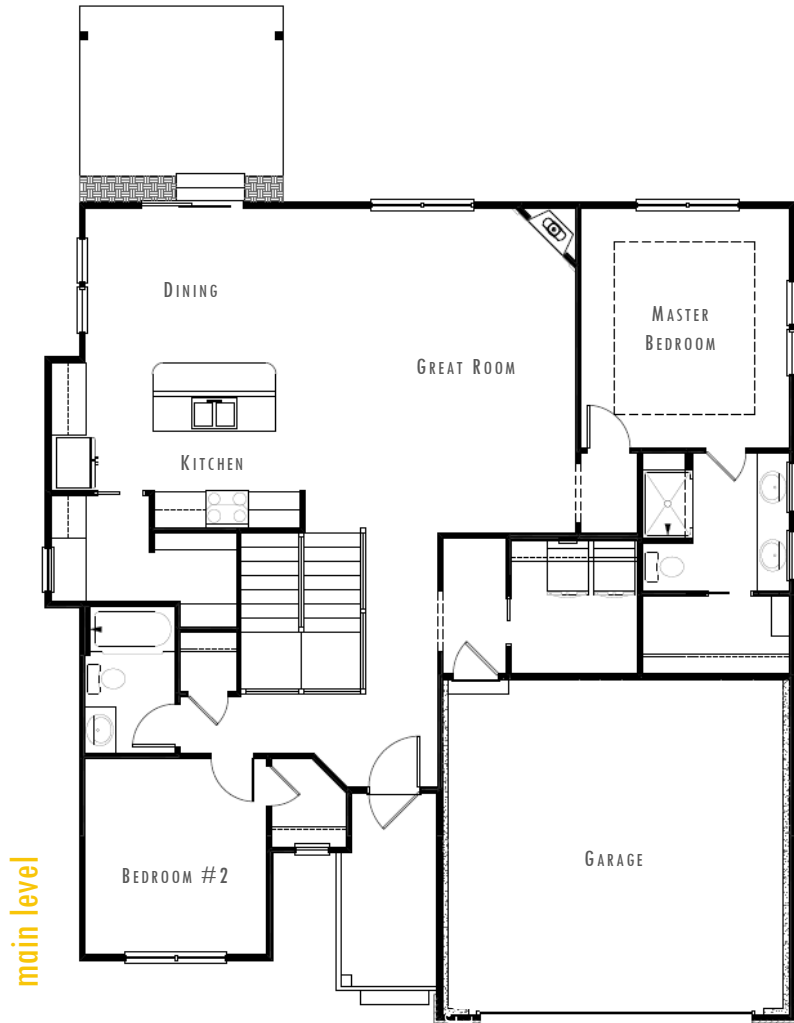

P

THE PORTOFINO

main level

A - TRADITIONAL

B - MODERN PRAIRIE

C - MODERN FARMHOUSE

D - TRADITIONAL

THE VILLAS BY

buildpinecrest.com

1,446 Sq. Ft.

2 Car Garage

2 Bed

2 Bath

These plans and elevations are architectural concepts only. Actual floor plans may differ. Pine Crest Homes, LLC reserves the right to make modifications to plans and change price without notification. No reproduction or other use of these plans can be made without the express written consent of Pine Crest Homes, LLC.