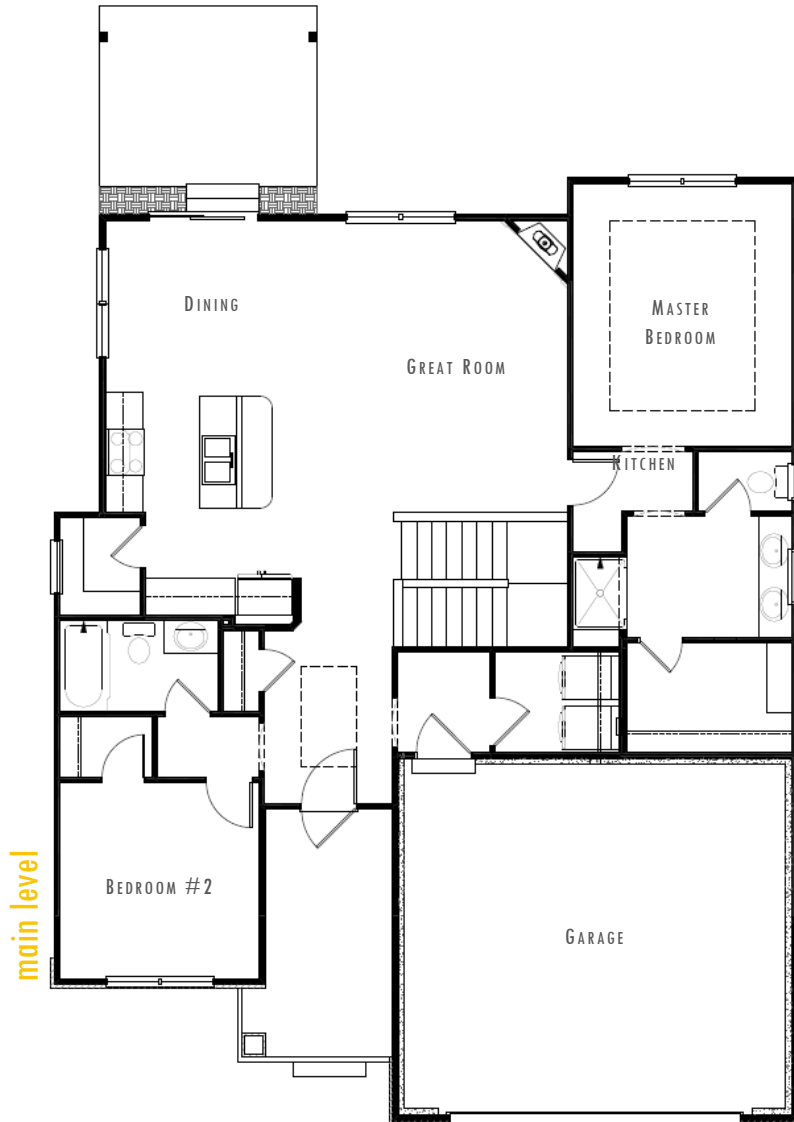

M

THE MILAN

main level

A - CRAFTSMAN

B - TRADITIONAL

C - MODERN PRAIRIE

D - MODERN PRAIRIE

THE VILLAS BY

buildpinecrest.com

1,381 Sq. Ft.

2 Car Garage

2 Bed

2 Bath

These plans and elevations are architectural concepts only. Actual floor plans may differ. Pine Crest Homes, LLC reserves the right to make modifications to plans and change price without notification. No reproduction or other use of these plans can be made without the express written consent of Pine Crest Homes, LLC.