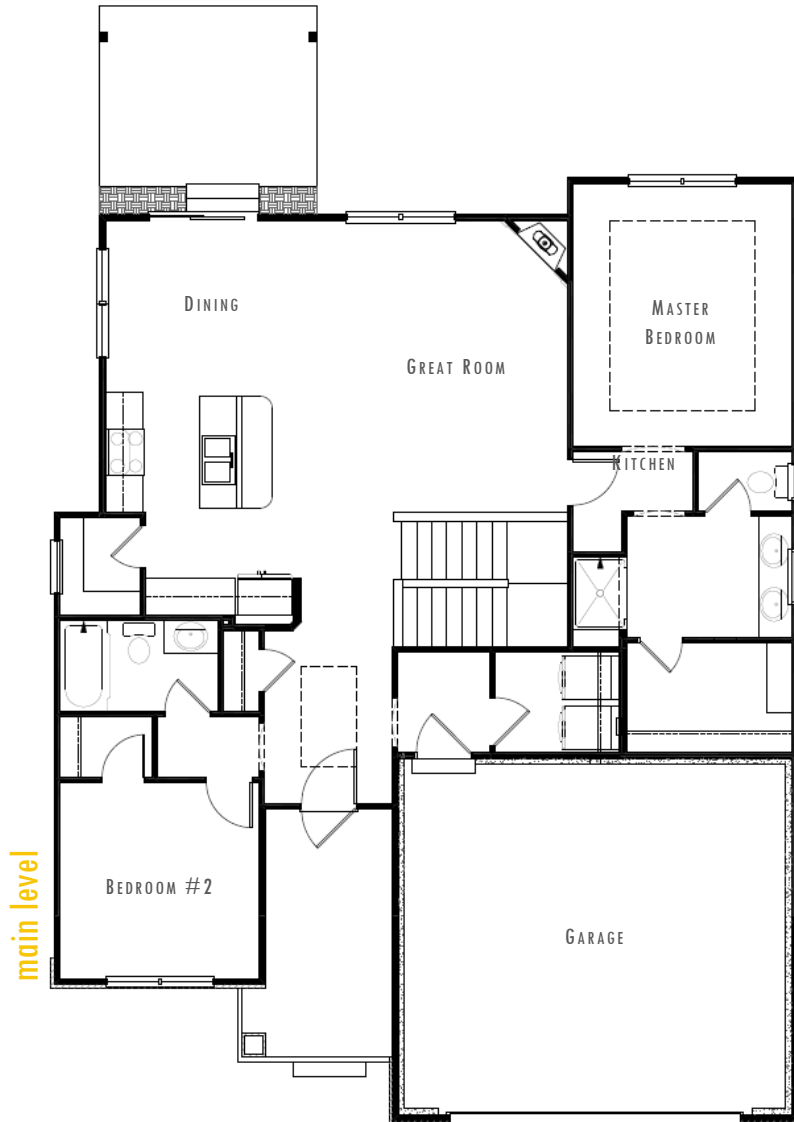

M

THE MILAN

A - CRAFTSMAN

B - TRADITIONAL

C - MODERN PRAIRIE

D - MODERN PRAIRIE

THE VILLAS BY

buildpinecrest.com

1,381 Sq. Ft.

2 Car Garage

2 Bed

2 Bath

These plans and elevations are architectural concepts only. Actual floor plans may differ. Pine Crest Homes, LLC reserves the right to make modifications to plans and change price without notification. No reproduction or other use of these plans can be made without the express written consent of Pine Crest Homes, LLC.