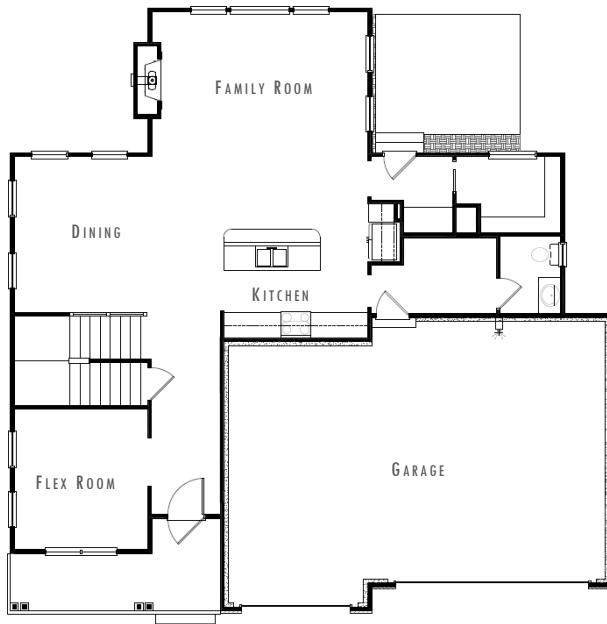

upper level

main level

A – MODERN FARMHOUSE

B – MODERN PRAIRIE

2^{story} 2,568 square feet
 car garage 4 bedrooms
 2 ½ bathrooms
 3 1 great family room

build [pinecrest.com](https://www.pinecrest.com)