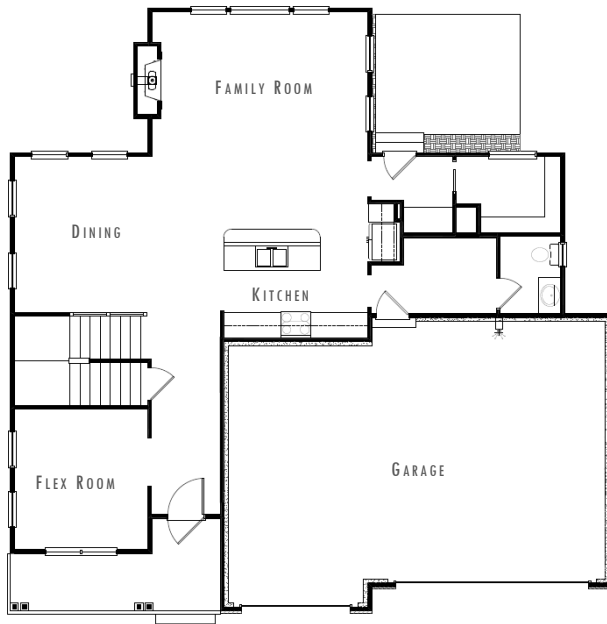

upper level

main level

A – MODERN FARMHOUSE

B – MODERN PRAIRIE

2^{story} 2,568 square feet
 car garage 4 bedrooms
 2 ½ bathrooms
 3 1 great family room

buildpinecrest.com