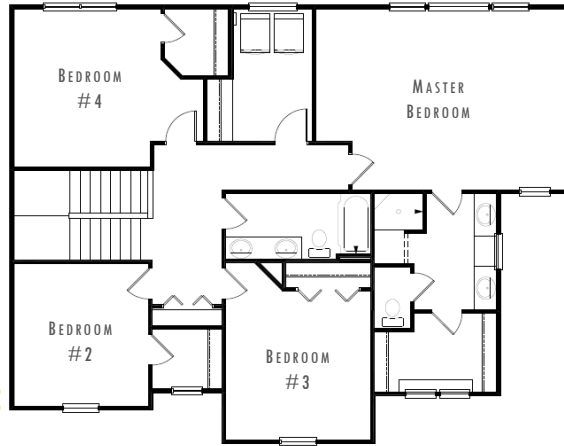

upper level

main level

A – MODERN FARMHOUSE

B – MODERN PRAIRIE

2^{story} 2,568 square feet
 car garage 4 bedrooms
 2 ½ bathrooms
 3 1 great family room

build [pinecrest.com](https://www.pinecrest.com)