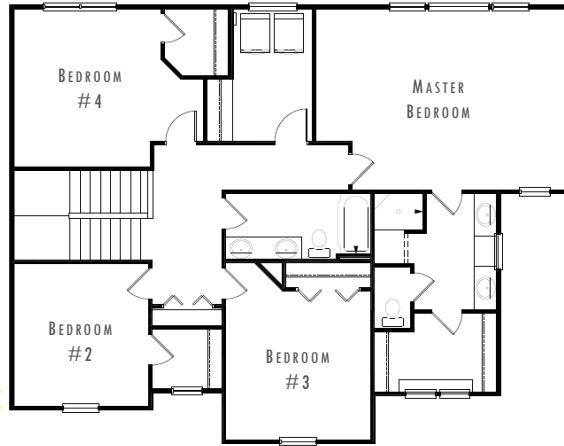

upper level

main level

A – MODERN FARMHOUSE

B – MODERN PRAIRIE

2^{story} 2,568 square feet
 car garage 4 bedrooms
 2 ½ bathrooms
 3 1 great family room

buildpinecrest.com