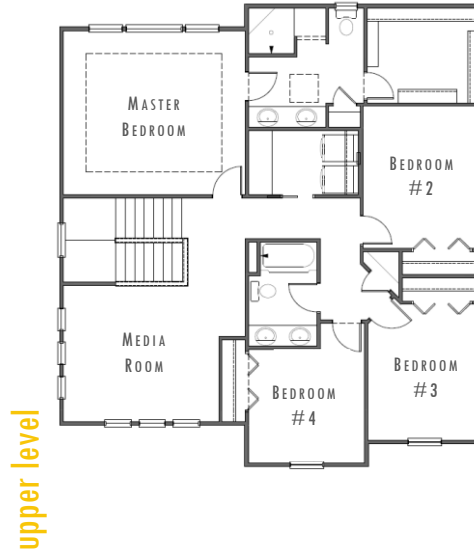

M

THE MEADOW

2^{story} 2,388 square feet
 4 bedrooms
 loft 2½ bathrooms
 3 car garage

buildpinecrest.com

A - CRAFTSMAN

B - TRADITIONAL

C - AMERICANA

D - FARMHOUSE